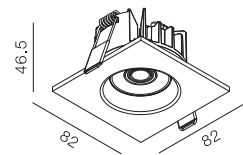

Shower Square 70

-  IP65
-  Class III
-  Ceiling Recessed
-  Acoustic Proof
-  Anti glare hazard UGR<19
-  RG1 | Blue light
-  70mm
-  Altamente riciclabile Highly recyclable
-  FSC Package

9Watt Shower Light with Interchangeable Bezel

Code	System Power	LED Power	Lumens(at 3000K)	CRI	Lifetime (Ta 25°C)
DL3043 c/w square bezel	11W	250mA 36V	800lm	≥90	50.000h L90B10

Finish	LED CCT	Beam
101 Textured White	 2700K	 24°
102 Textured Black	 3000K	 36°
401 Polished Chrome	 4000K	 45°
402 Brushed Nickel		

Key Information	
Material	Aluminium
Mounting	Ceiling Recessed
Gear	This product is supplied without gear.
Warranty	5 Year

Light Distribution for 2700K

medium 35.2°

h(m)	E(lx)	o(m)
1	2185	ø1.39
2	546.2	ø2.79
3	242.8	ø4.18
4	136.8	ø5.57
5	87.40	ø6.97